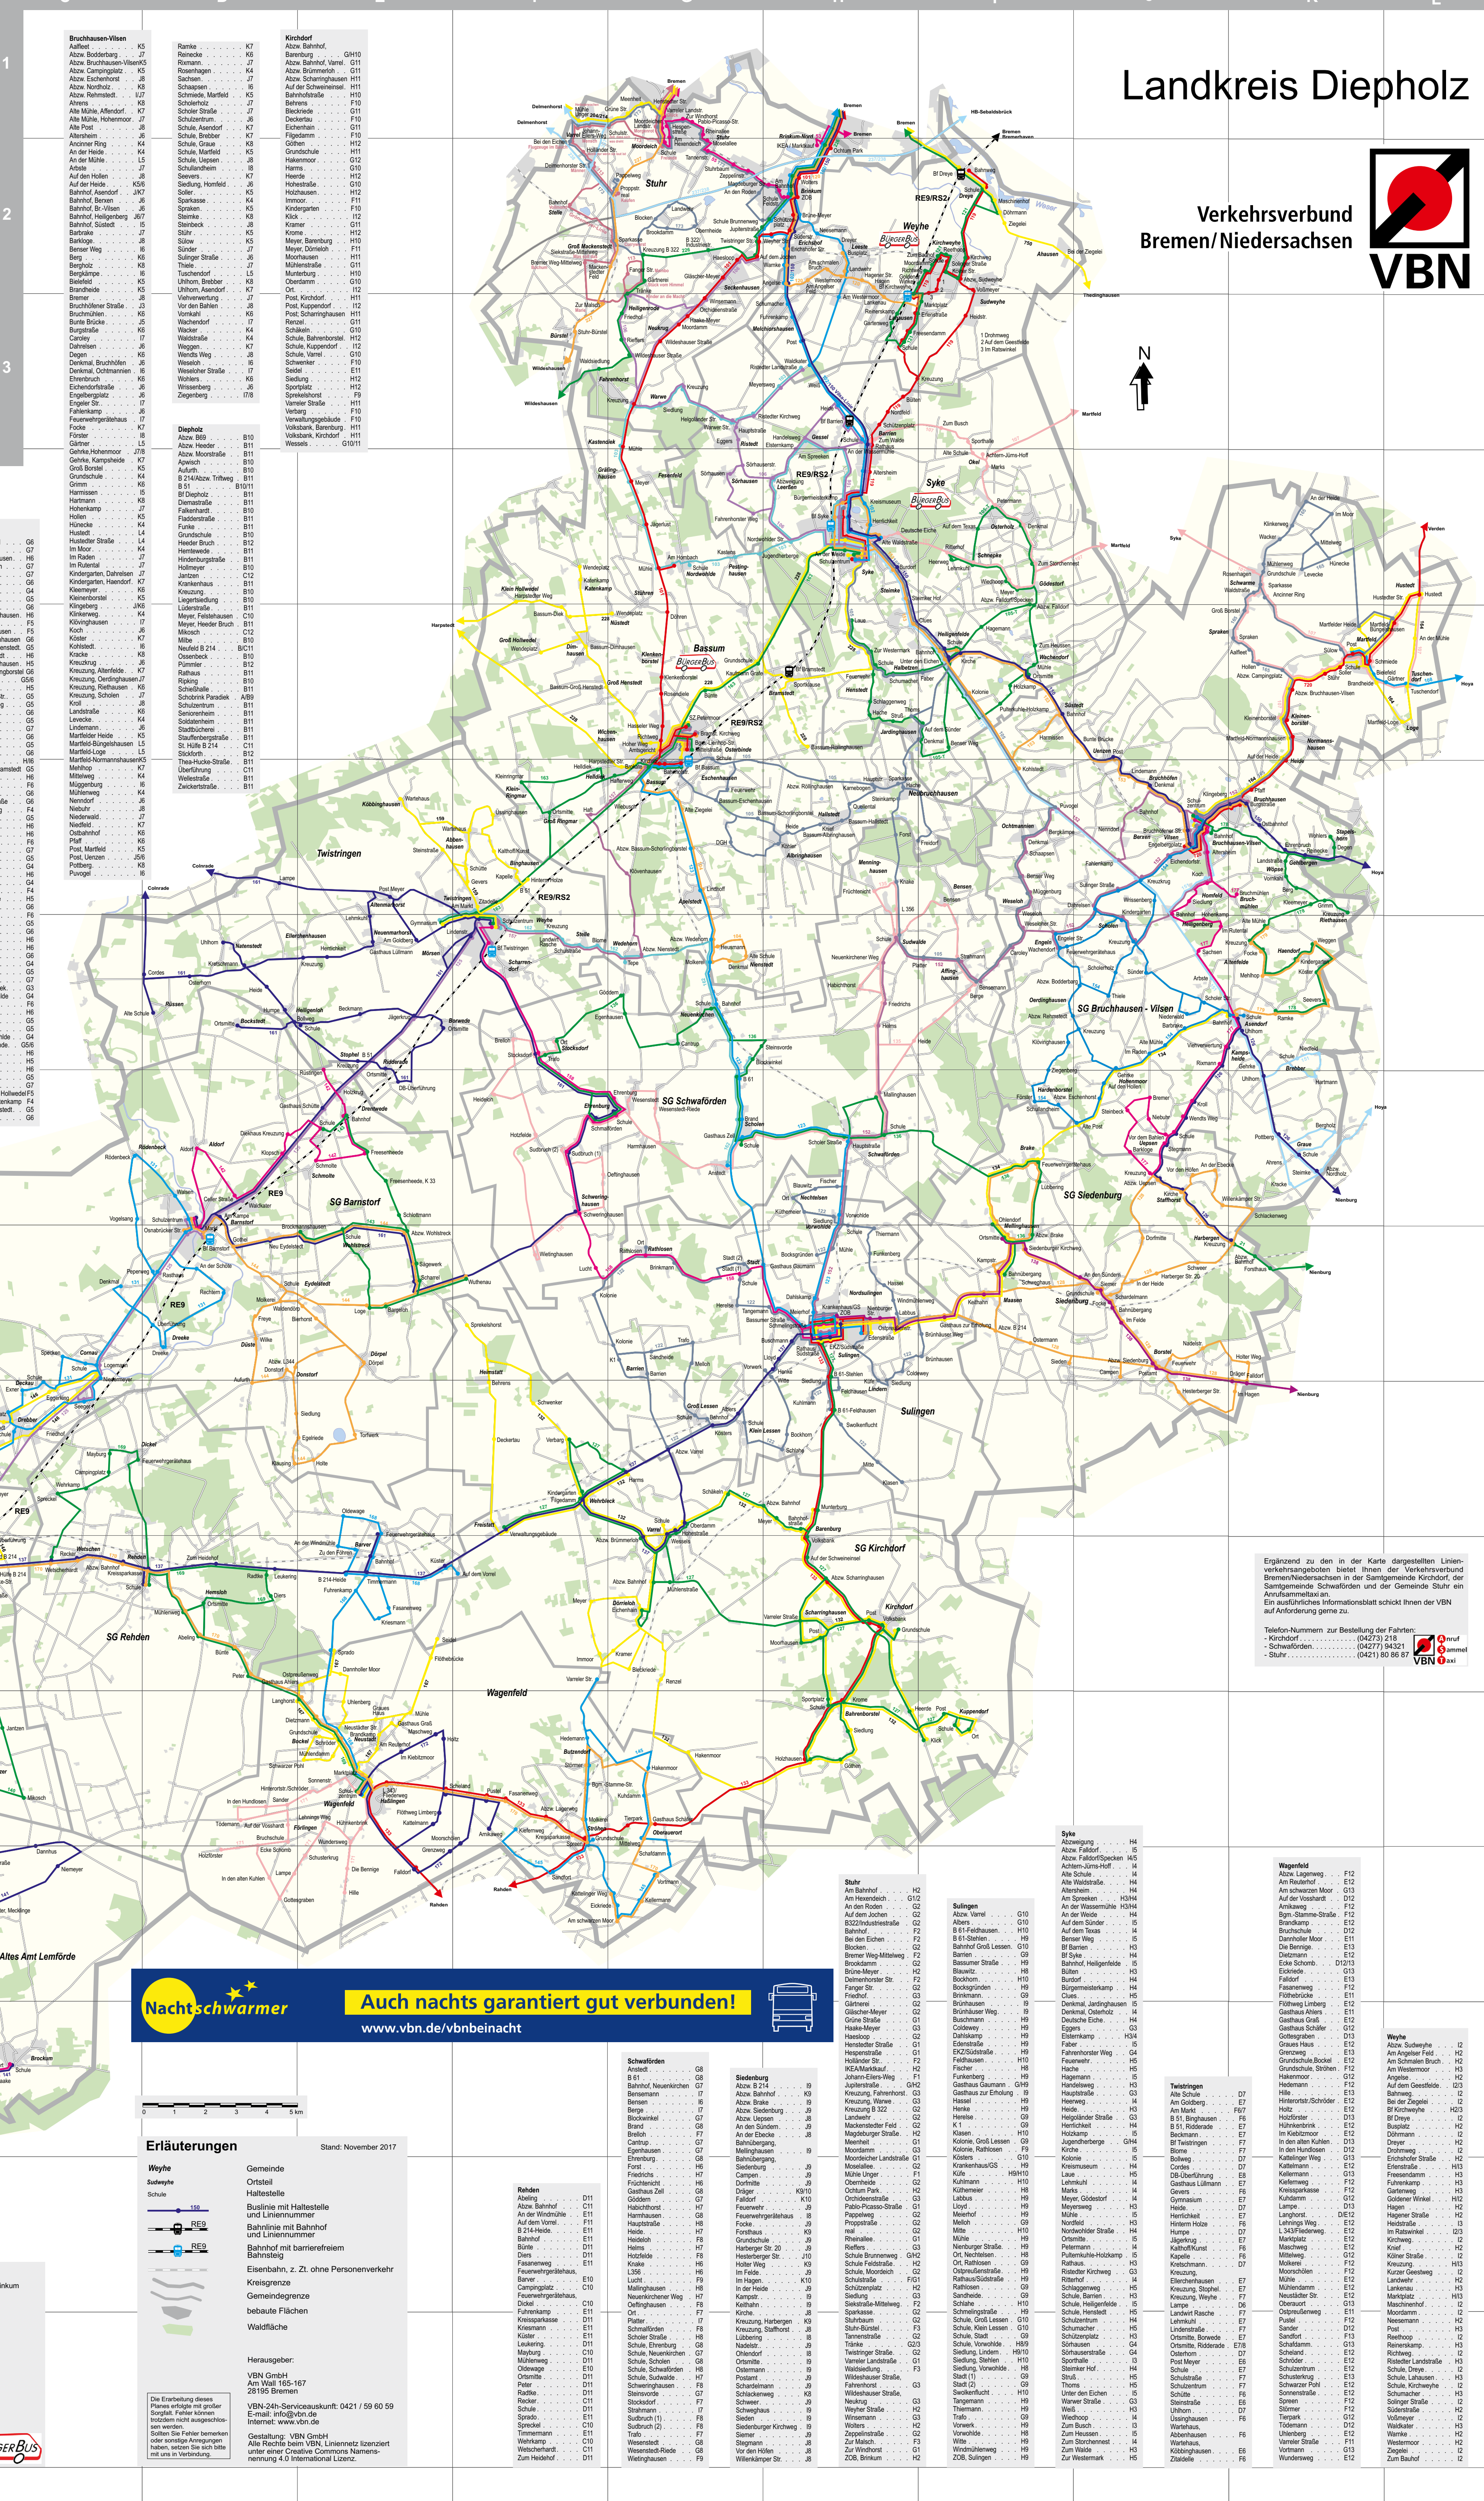

Table with 2 columns: Haltestellenverzeichnis (Station List) and a list of station names and their corresponding VBN line numbers.

Table with 2 columns: Haltestellenverzeichnis (Station List) and a list of station names and their corresponding VBN line numbers.

Table listing various bus lines and their routes, including line numbers, names, and starting/ending points.