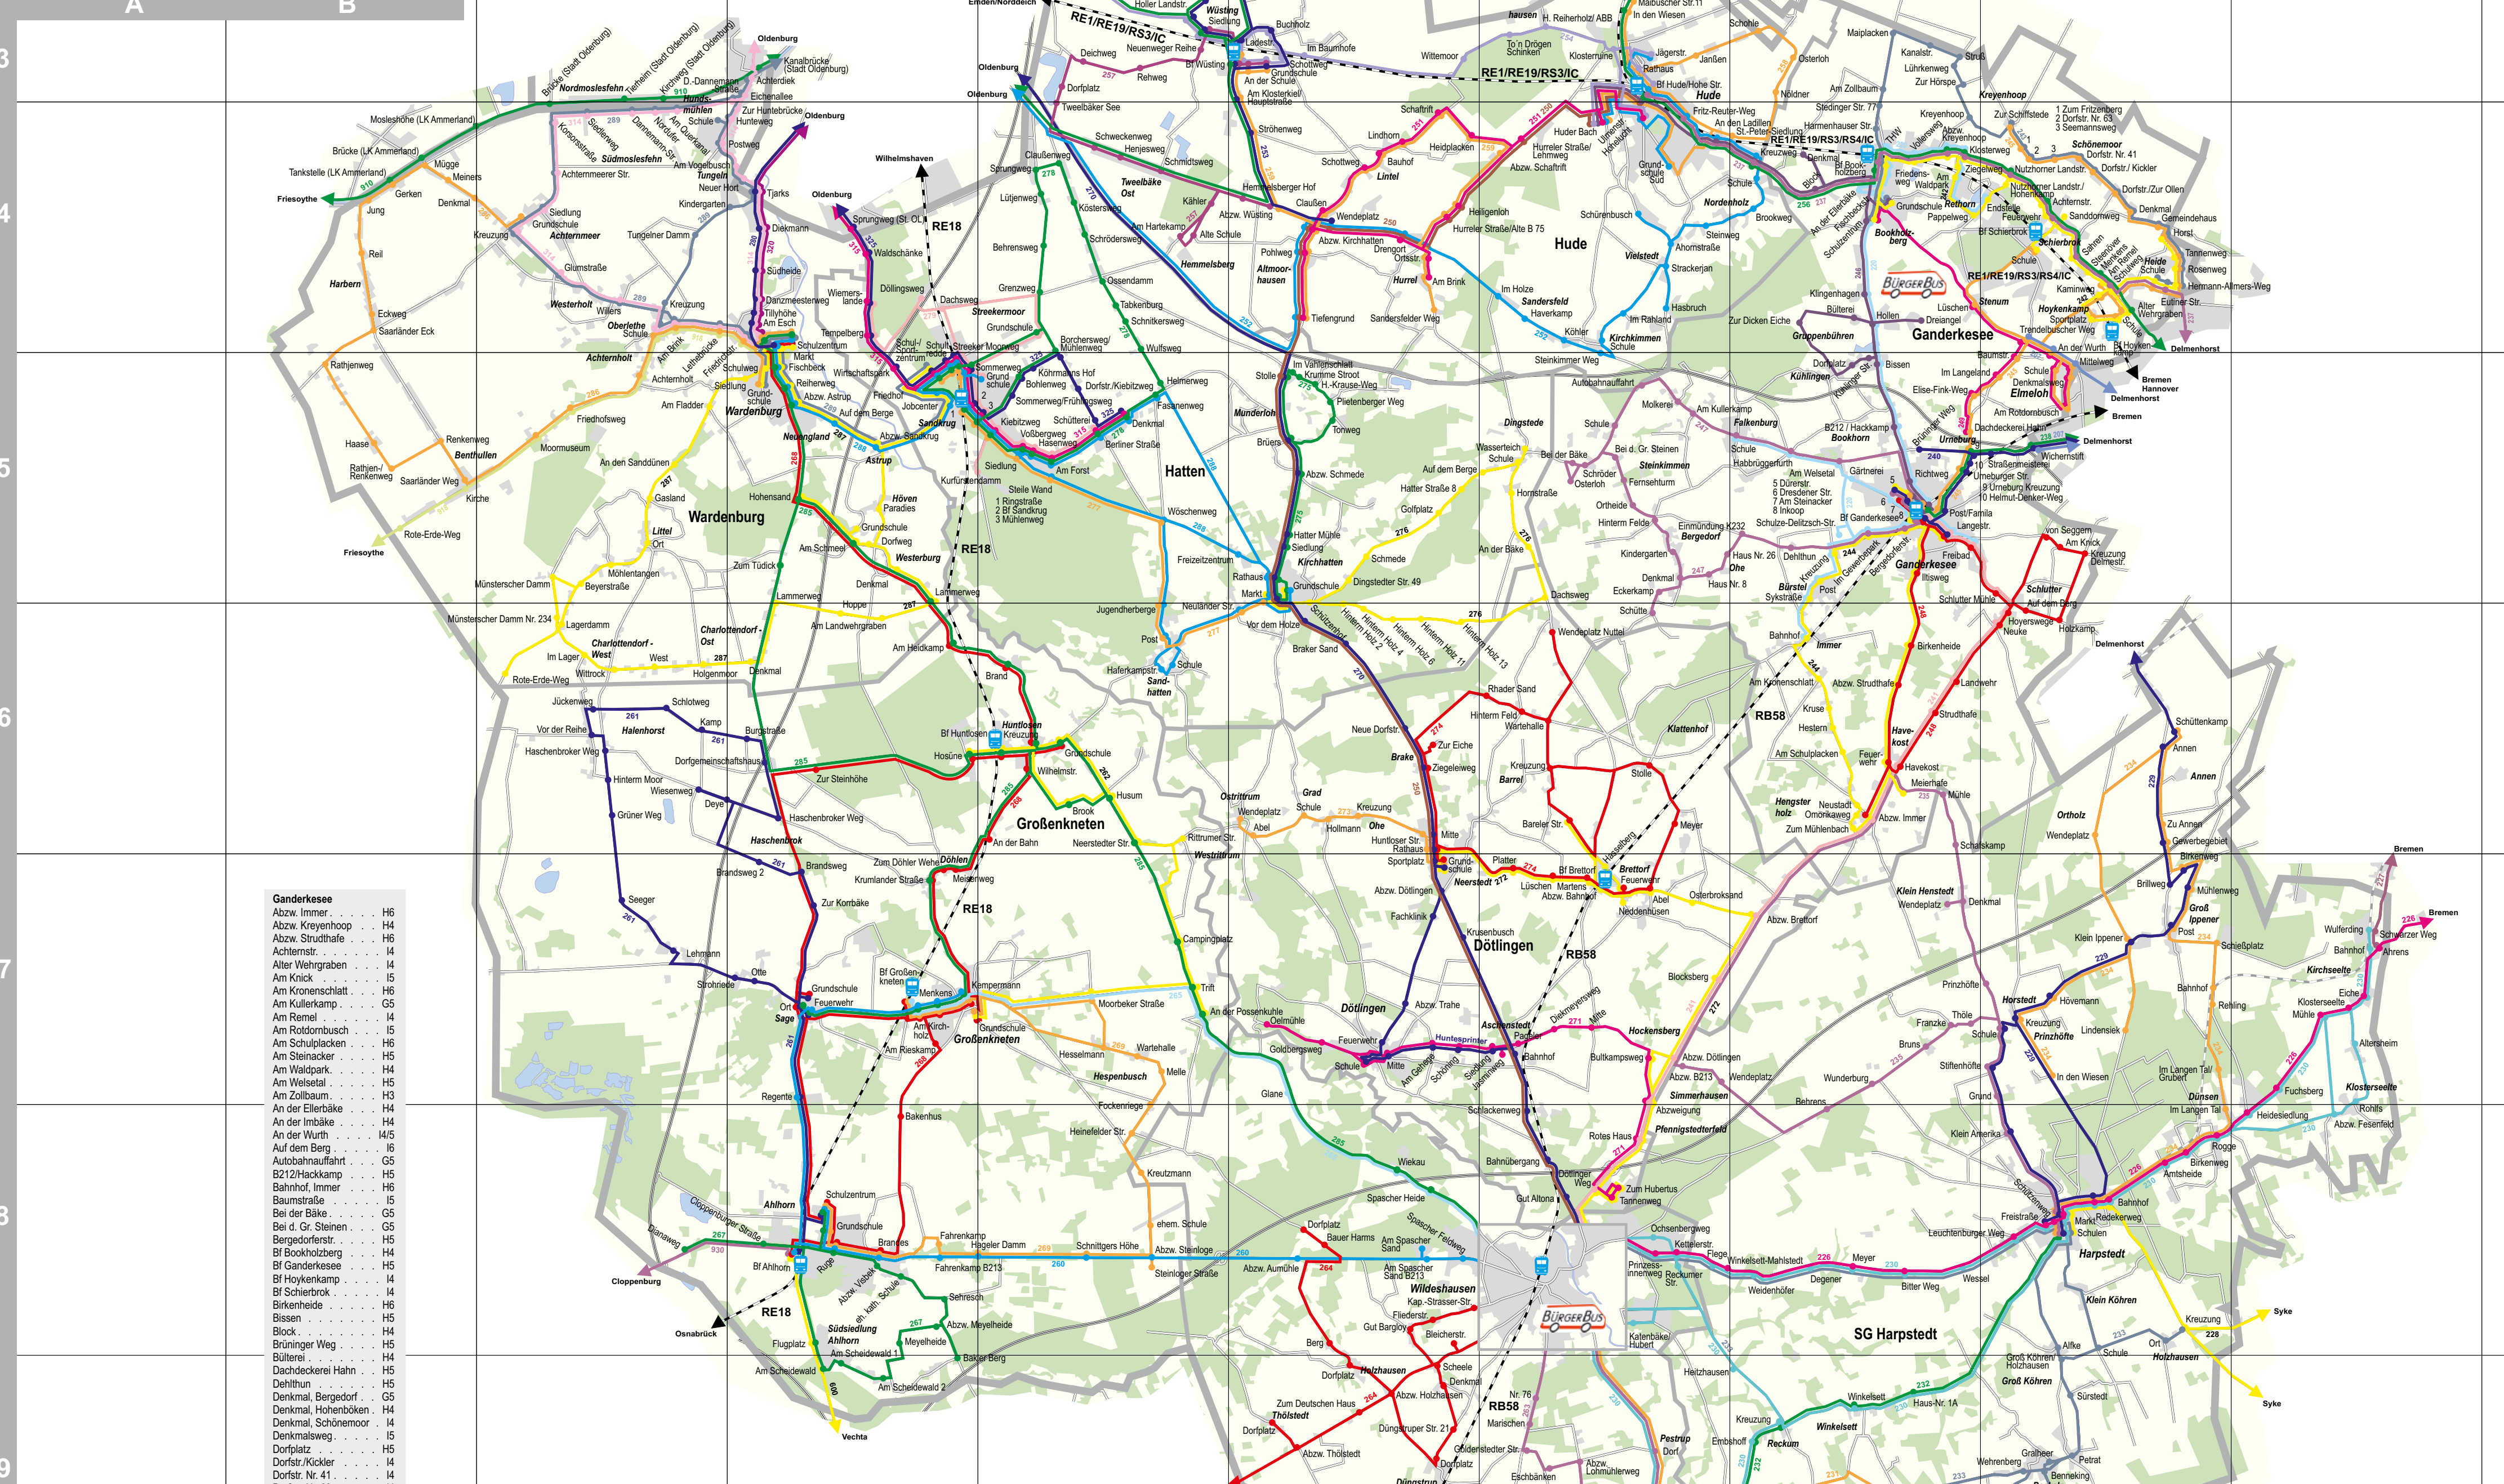

Nachtschwärmer Auch nachts garantiert gut verbunden! www.vbn.de/vbnbeinacht

Verkehrsverbund Bremen/Niedersachsen VBN

Table of bus stops and routes, including columns for stop names and route numbers.

Table of bus stops and routes, including columns for stop names and route numbers.

Table of bus stops and routes, including columns for stop names and route numbers.

Table of bus stops and routes, including columns for stop names and route numbers.

Table of bus stops and routes, including columns for stop names and route numbers.

Table of bus stops and routes, including columns for stop names and route numbers.

In der Karte nicht enthalten sind die Linien: 255: Hoykenkamp - Hude - Wardenburg 268: Hütlosen - Oldenburg 282: Kirchhatten - Strekenmoor - Ahlhorn 284: Hundsmühlen - Bentulien - Ahlhorn

BürgerBus Ganderkesee: 221: Scherbrok - Schönemoor - Heide - Delmenhorst 222: Rethorn - Schierbrok - Elmloch - Dalmenhorst 223: Rethorn - Hoykenkamp - Ganderkesee - DEL-Klinikum - Bookholzberg

BürgerBus Wildeshausen: 281: Wildeshausen - Katenbäcker Berg 283: Wildeshausen - Blumenweg