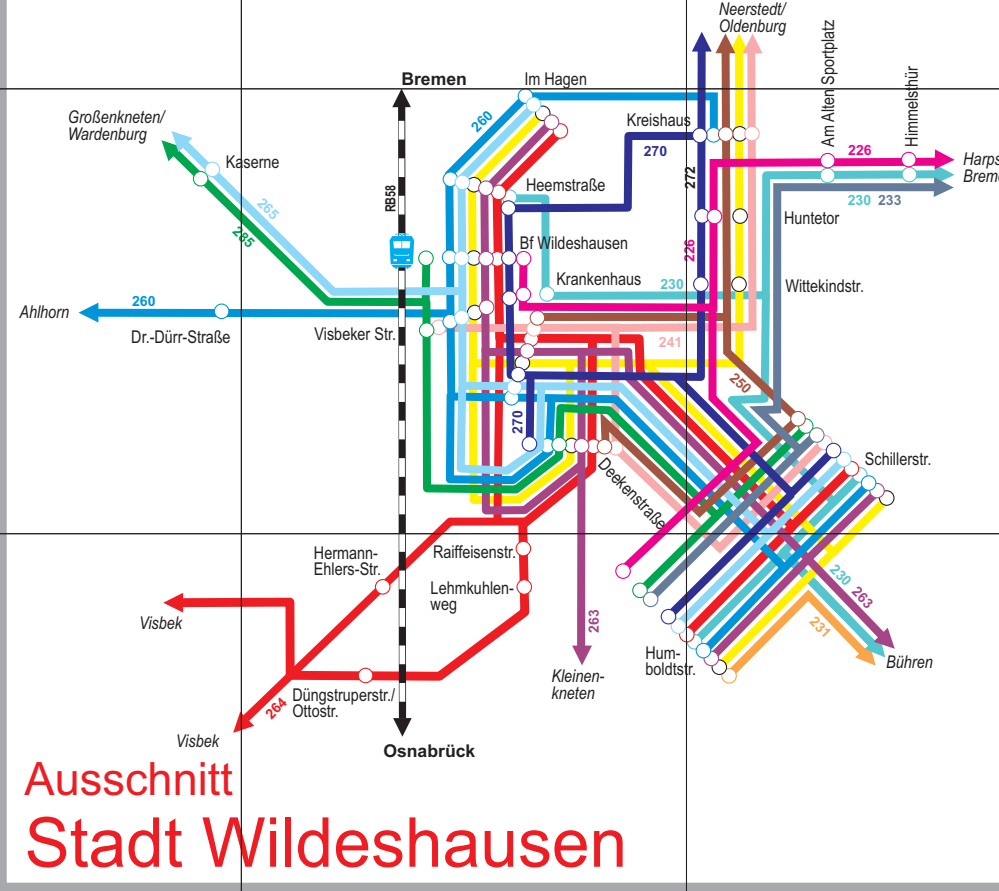

Nachtschwärmer Auch nachts garantiert gut verbunden! www.vbn.de/vbnbeinacht

Table listing bus stops in Ganderkessee, including names and line numbers.

Table listing bus stops in Haltestellenverzeichnis, including names and line numbers.

Table listing bus stops in Hatton, including names and line numbers.

Table listing bus stops in Harpstedt, including names and line numbers.

Table listing bus stops in Hude, including names and line numbers.

Table listing bus stops in Wildeshausen, including names and line numbers.

In der Karte nicht enthalten sind die Linien: 284: Kirchhatten - Streekermoor - Ahhorn 284: Hundsmühlen - Bentulien - Ahhorn

BürgerBus Ganderkessee: 221: Schierbrok - Schönemoor - Heide - Delmenhorst 222: Reihorn - Schierbrok - Eimloh - Delmenhorst 223: Reihorn - Hoykenkamp - Ganderkessee - DEL-Klinikum - Bookholzberg

BürgerBus Wildeshausen: 281: Wildeshausen - Katenbäcker Berg 283: Wildeshausen - Blumenweg

Table titled 'Erläuterungen' explaining symbols for Kleinrouten, Bus, and other transport modes.

Stand: November 2019 Herausgeber: VBN GmbH Am Wall 165-167 28195 Bremen