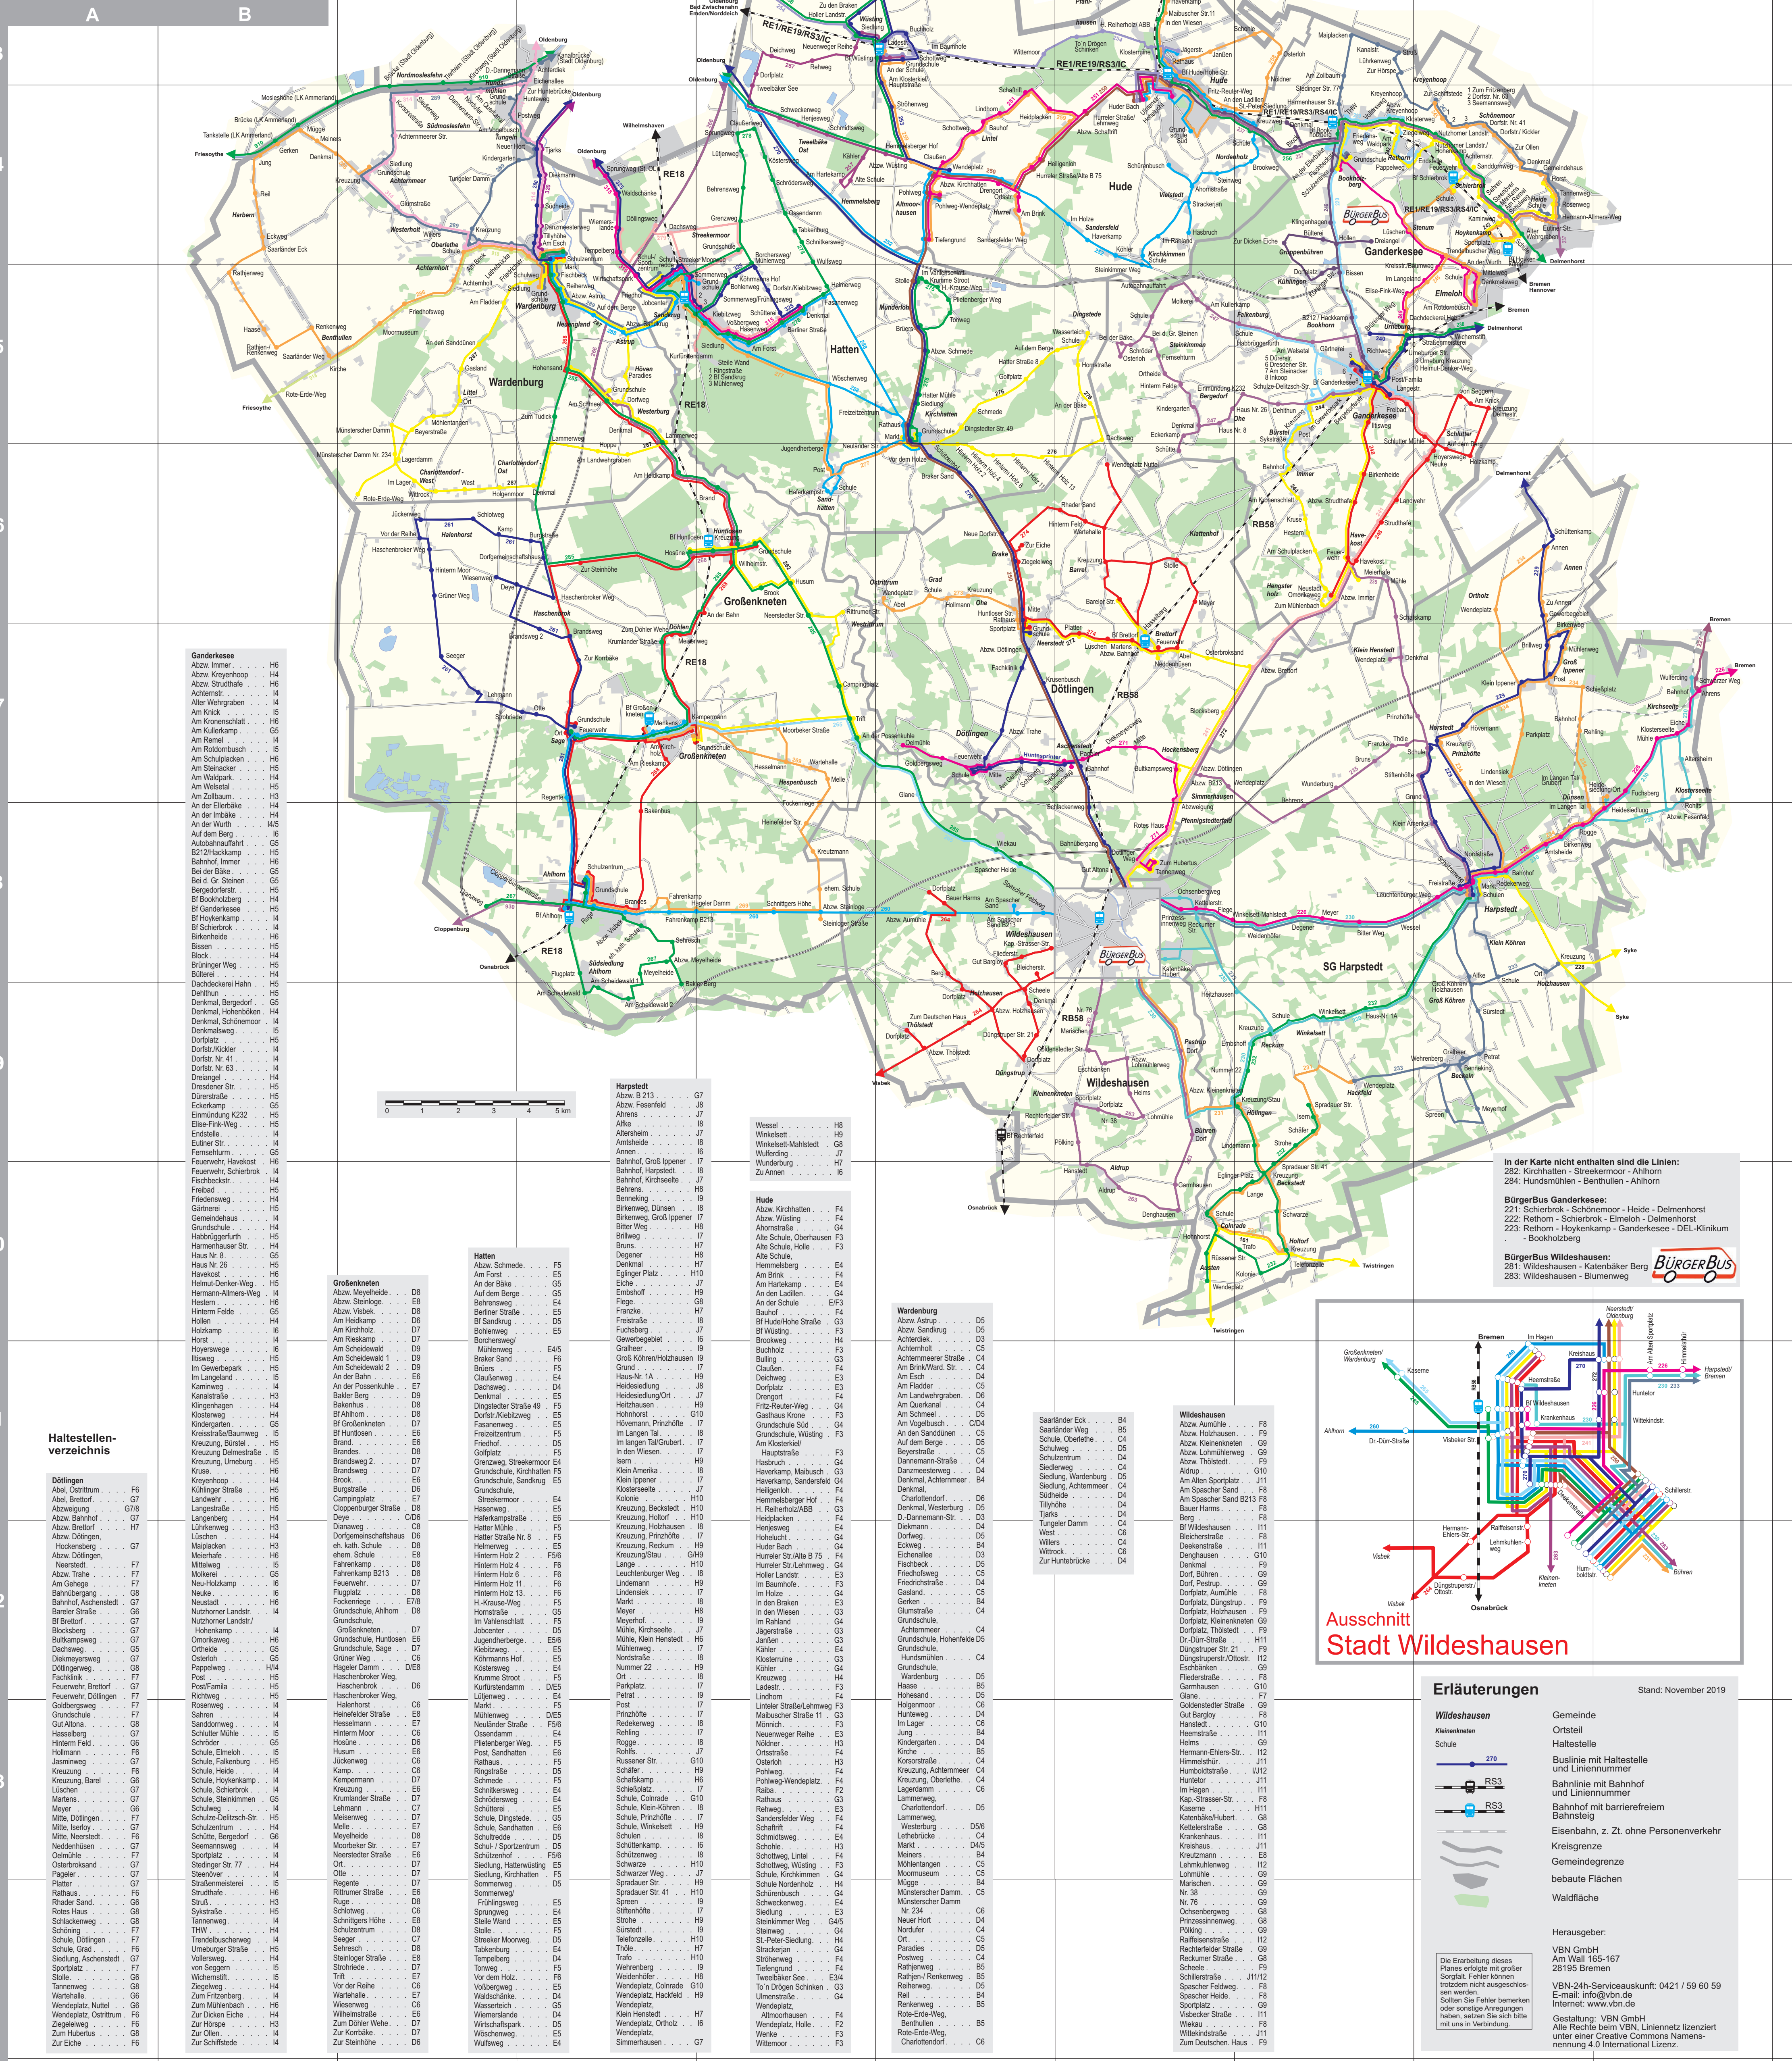

Nachtschwärmer Auch nachts garantiert gut verbunden! www.vbn.de/vbnbeinacht

Table listing bus stops in Ganderkessee, including names and line numbers.

Table listing bus stops in Haltestellenverzeichnis, including names and line numbers.

Table listing bus stops in Hatton, including names and line numbers.

Table listing bus stops in Harpstedt, including names and line numbers.

Table listing bus stops in Hude, including names and line numbers.

Table listing bus stops in Wardenburg, including names and line numbers.

Table listing bus stops in Wildeshausen, including names and line numbers.

Table listing bus stops in Saarländer Eck, including names and line numbers.

Table listing bus stops in Wildeshausen, including names and line numbers.

In der Karte nicht enthalten sind die Linien: 284: Kirchhatten - Streekermoor - Ahhorn 284: Hundsmühlen - Bentulien - Ahhorn

BürgerBus Ganderkessee: 221: Schierbrok - Schönemoor - Heide - Delmenhorst 222: Reihorn - Schierbrok - Eimloh - Delmenhorst 223: Reihorn - Hoykenkamp - Ganderkessee - DEL-Klinikum - Bookholzberg