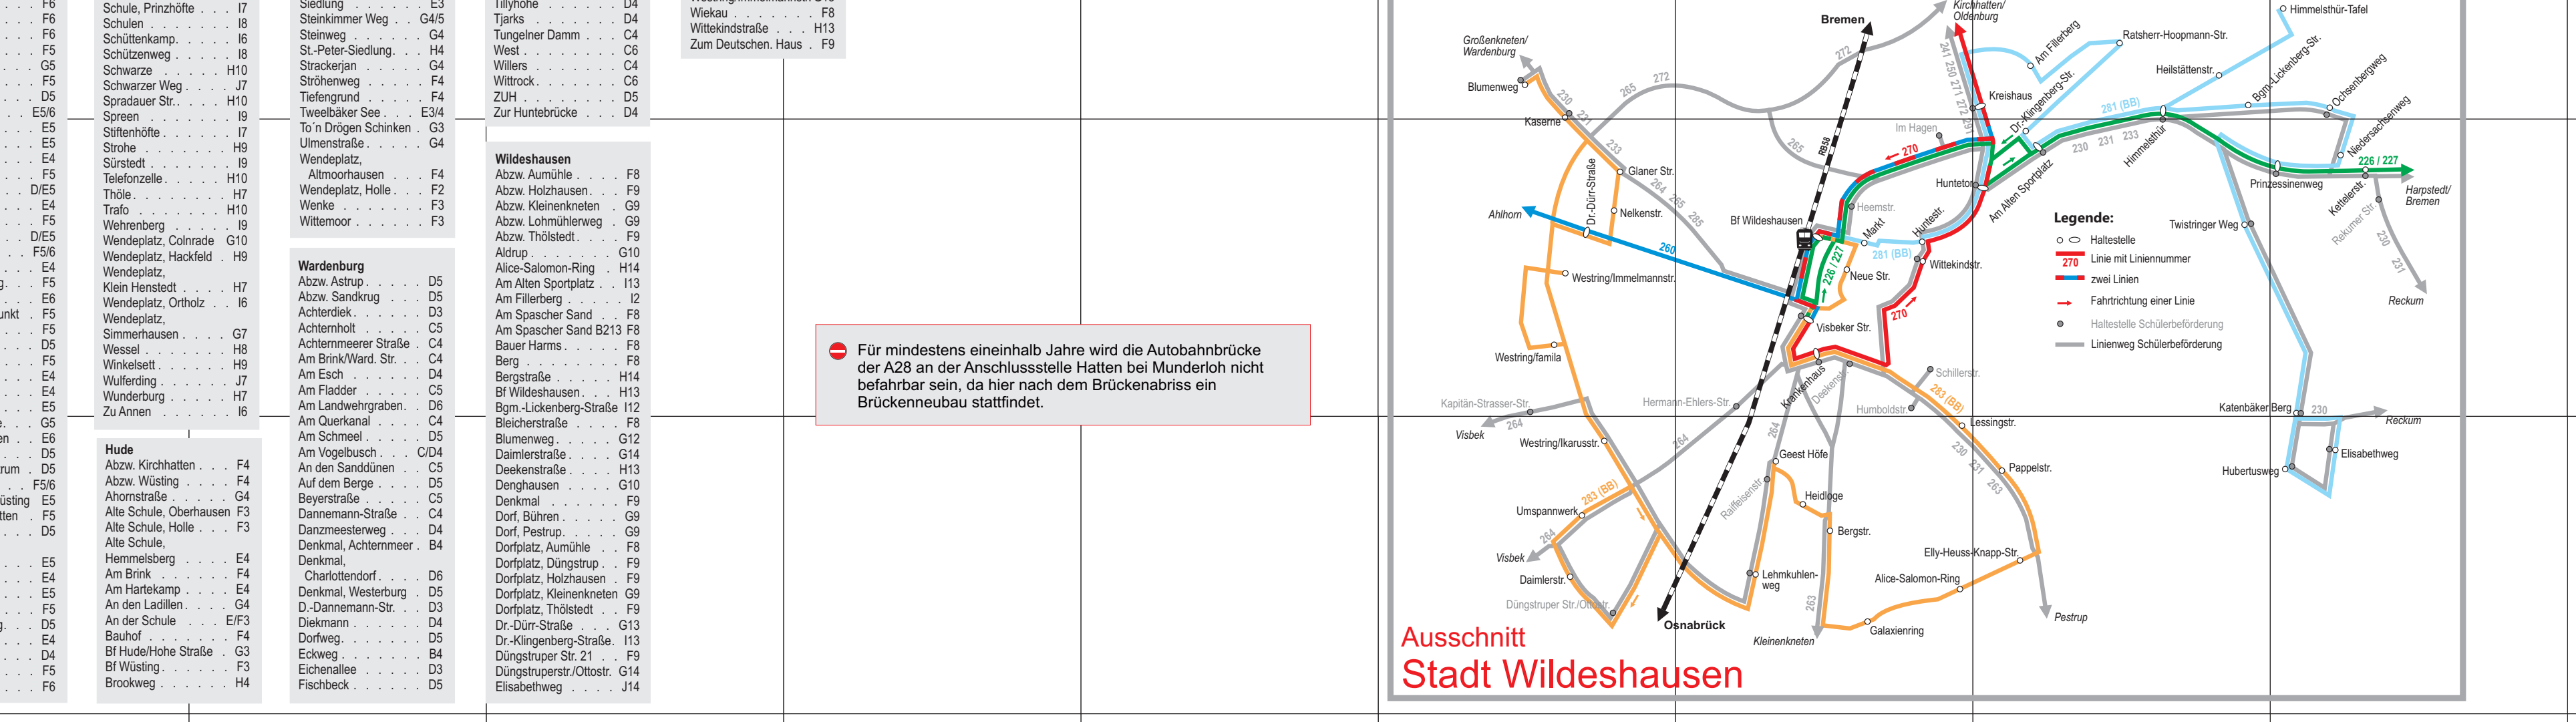

Haltestellenverzeichnis

Table listing station names and their corresponding line numbers (e.g., Dötlingen, Abz. Centrum, Abz. Bredorf, etc.).

Header area with 'Nachtschwärmer' logo, slogan 'Auch nachts garantiert gut verbunden!', website 'www.vbn.de/vbnbeinacht', and 'Verkehrsverbund Bremen/Niedersachsen VBN' logo.

Landkreis Oldenburg Brückenneubau A28 ab 02. April 2024

Erläuterungen (Legend) section explaining symbols for stations, lines, and other map features. Includes a scale bar and a note about the map's accuracy.

Additional notes and information regarding the map, including contact details for VBN and a disclaimer about the accuracy of the information.